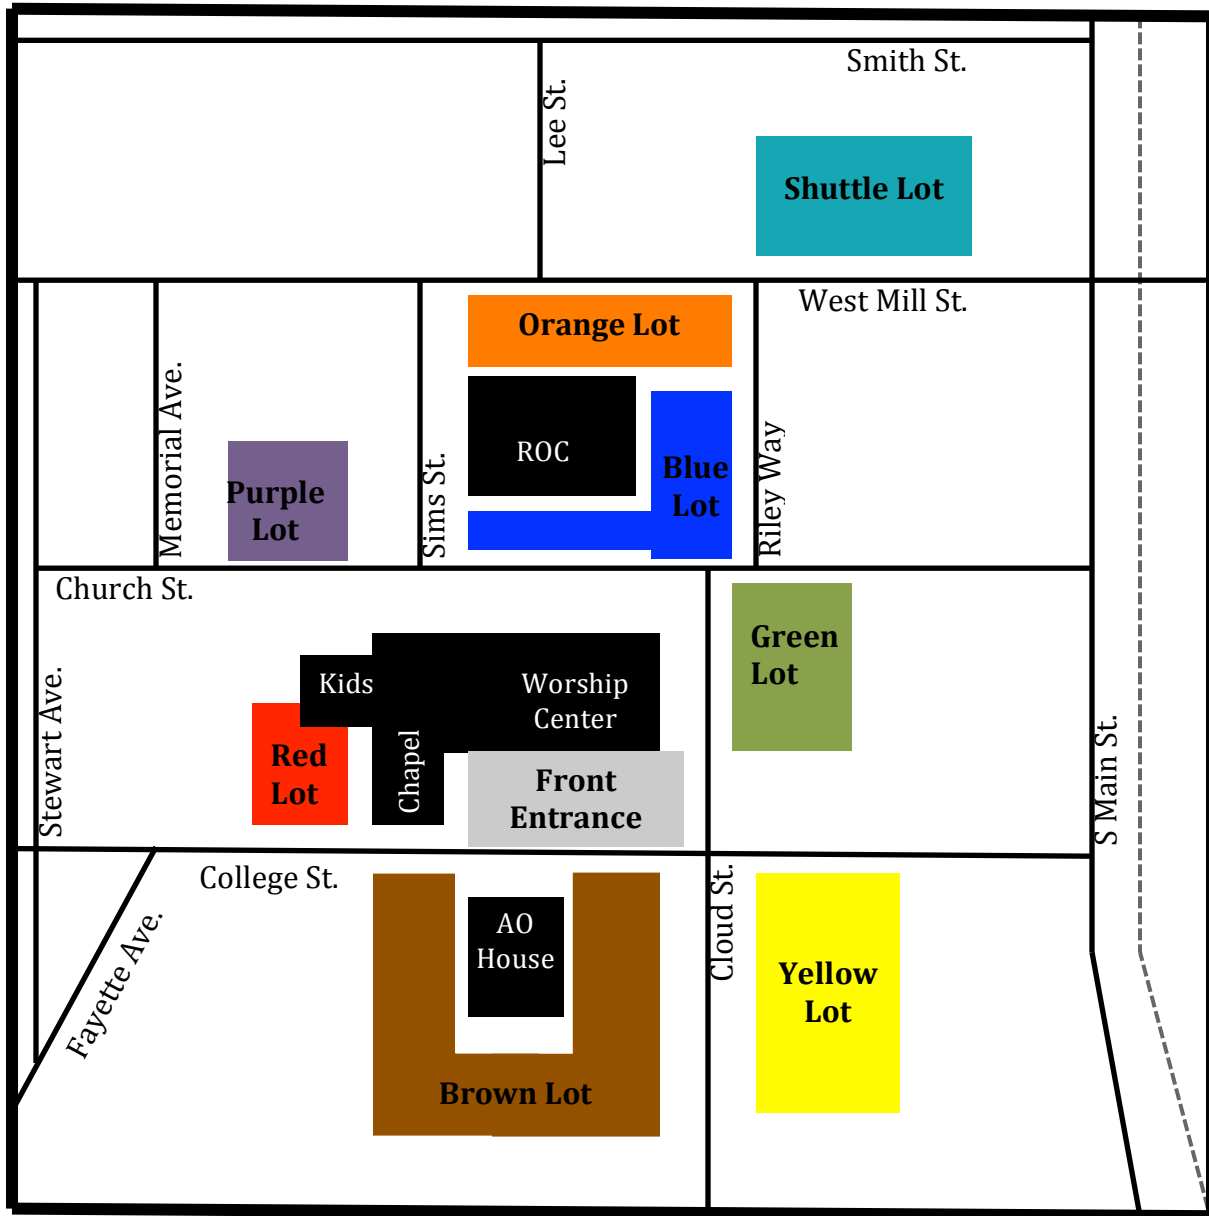

Parking Map

Shuttle Lot - General Parking
Blue Lot - General Parking
Green Lot 75+ & Handicap Parking
Purple Lot - General Parking
Orange Lot - General Parking

Front Entrance - Guest Parking
Red Lot - Parent's w/Children Parking
Yellow Lot - General Parking
Brown Lot - General Parking